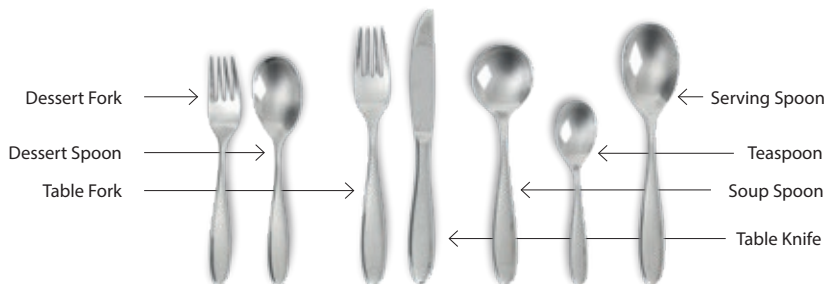

from **R 297.67** per month (interest free)

List Price: ~~R 9 526.00~~

R 7 144.00

Cash, Interest Free Credit, PriceSaver & Stokvel

SAVE: R 2 382.00

Edge Knives Complete Set • 87070

from **R 41.75** per month (interest free)

List Price: ~~R 1 337.00~~

R 1 002.00

Cash, Interest Free Credit, PriceSaver & Stokvel

SAVE: R 335.00

38 piece Impression Cutlery Set • 52420

from **R 69.88** per month (interest free)

List Price: ~~R 2 236.00~~